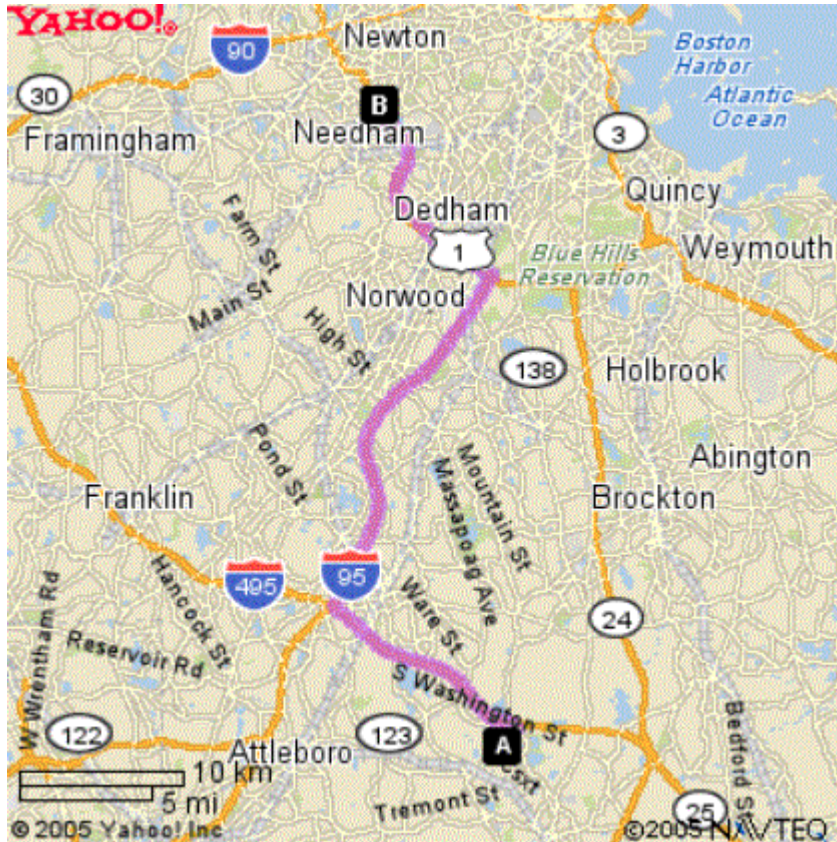

From GDC4S Taunton to GDC4S Needham

GDC4S Building 5, 77 A Street, Needham, MA. 02194
GDC4S Building 8, 156 B Street, Needham MA .02194
GDC4S Building 3, 189 B Street, Needham MA. 02194

Start at **400 JOHN QUINCY ADAMS RD, TAUNTON** going toward
CONSTITUTION DR - go **0.6** mi
Turn Right on **MYLES STANDISH BLVD** - go **0.5** mi
MYLES STANDISH BLVD becomes **INDUSTRIAL PARK RD** - go **0.3** mi
Turn Left on **BAY ST** - go **0.3** mi
Turn Left onto **I-495 NORTH** - go **8.0** mi
Take exit **#13A** onto **I-95 NORTH** toward **BOSTON** - go **23.8** mi
Take exit **#19A/HIGHLAND AVE** onto **HIGHLAND AVE** toward **NEWTON**
HIGHLANDS - go **0.3** mi
Turn Right on **1ST AVE** - go **0.3** mi
Turn Left on **A ST** - go **0.1** mi
Arrive at **77 A ST, NEEDHAM**, on the Right