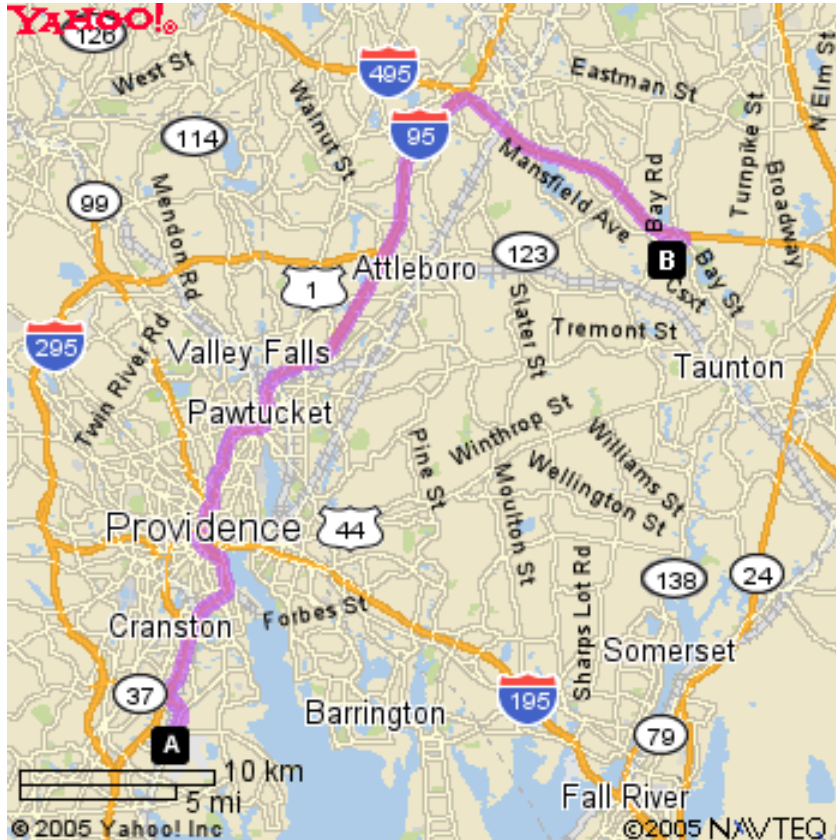

From TF Green Airport to GDC4S Taunton

GDC4S Building 80, 400 John Quincy Adams Road, Taunton, MA 02780

GDC4S Building 81, 20 Constitution Drive, Taunton, MA. 02780

GDC4S Building 87, Warehouse, 275 John Hancock Road, Taunton, MA. 02780

GDC4S Building 88, 425 John Quincy Adams Road, Taunton, MA. 02780

Start going toward the **AIRPORT EXIT** - go **< 0.1** mi
Bear Right on **POST RD** - go **0.8** mi
Bear Right onto **RI-37 WEST** - go **0.9** mi
Take exit **#4B** onto **I-95 NORTH** - go **23.6** mi
Take exit **#6A** onto **I-495 SOUTH** toward **CAPE COD** - go **8.2** mi
Take exit **#9/BAY ST.** onto **BAY ST** toward **TAUNTON** - go **0.6** mi
Turn Right on **INDUSTRIAL PARK RD** - go **0.3** mi
INDUSTRIAL PARK RD becomes **MYLES STANDISH BLVD** - go **0.5** mi
Turn Left on **JOHN QUINCY ADAMS RD** - go **0.6** mi
Arrive at **400 JOHN QUINCY ADAMS RD, TAUNTON**, on the Left